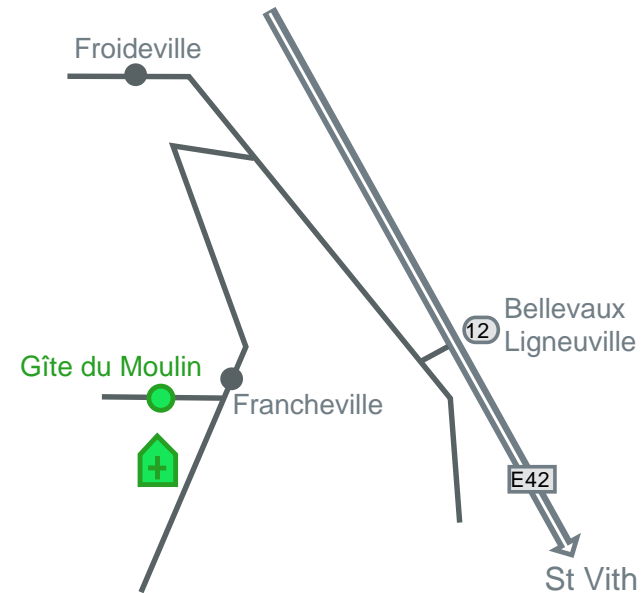

### From Brussels, Namur, Netherlands, Germany

- ▶ E25 → Liège (Luik)
- ▶ E40 → Aachen
- ▶ On E40, at Battice → moterway E42-A27 → Verviers, St-Vith
- ▶ Exit 12, Bellevaux-Ligneuville

### From Luxembourg

- ▶ E25 → Liège
- ▶ Exit 49, Bra, N651, N66 → Trois-Ponts, Stavelot
- ▶ At Stavelot N68 → moterway E42 → St Vith
- ▶ Exit 12, Bellevaux-Ligneuville

### From exit 12 Bellevaux-Ligneuville

- ▶ ± 50 m, turn right → Froideville
- ▶ ± 1,5 km, turn left → Francheville (follow "Gîte du Moulin")
- ▶ ± 1 km, at the beginning of the village, take the 1st right
- ▶ Welcome to Gîte du Moulin!