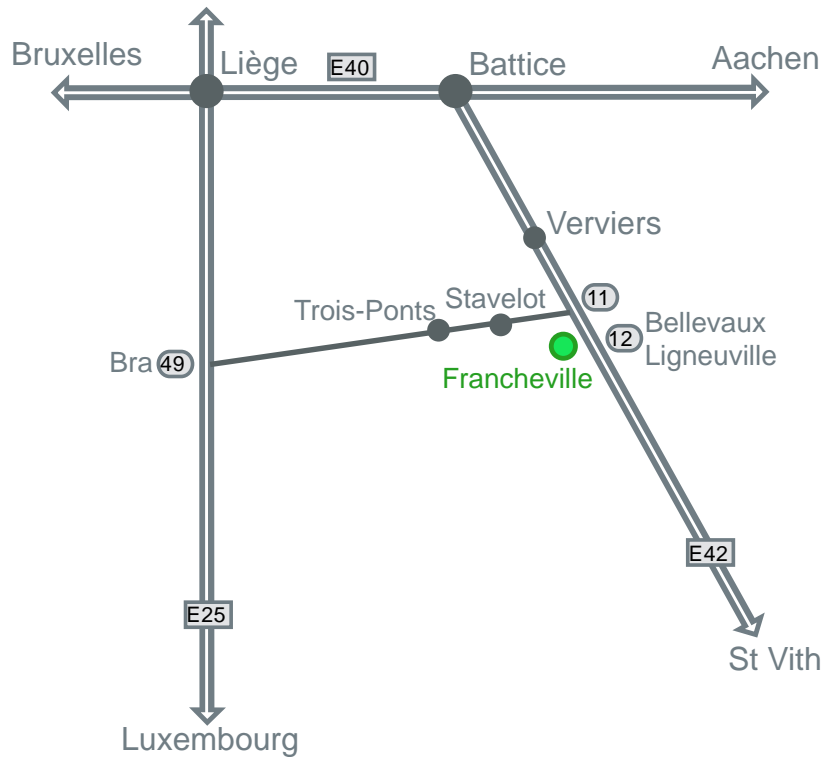

### From Brussels, Namur, Netherlands, Germany

- ▶ E25 → Liège (Luik)
- ▶ E40 → Aachen
- ▶ On E40, at Battice → moterway E42-A27 → Verviers, St-Vith
- ▶ Exit 12, Bellevaux-Ligneuville

### From Luxembourg

- ▶ E25 → Liège
- ▶ Exit 49, Bra, N651, N66 → Trois-Ponts, Stavelot
- ▶ At Stavelot N68 → moterway E42 → St Vith
- ▶ Exit 12, Bellevaux-Ligneuville

### From exit 12 Bellevaux-Ligneuville

- ▶ ± 50 m, turn right → Froideville
- ▶ ± 1,5 km, turn left → Francheville (follow "Gîte du Moulin")
- ▶ ± 1 km, at the beginning of the village, take the 1st right
- ▶ Welcome to Gîte du Moulin!